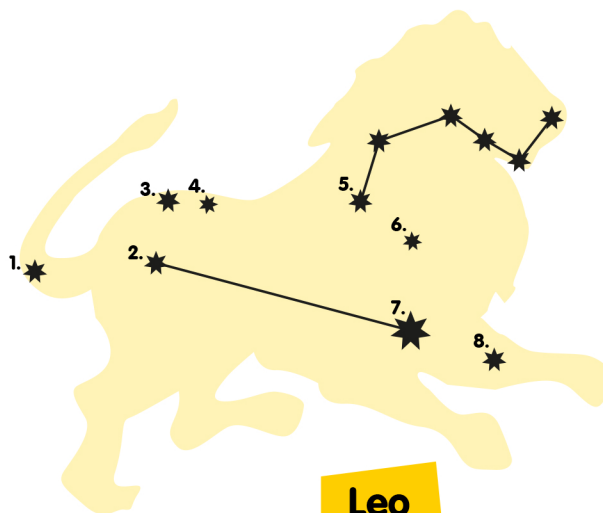

Constellations

Molly can identify lots of stars in the night sky. Can you join the stars and learn the names and shapes of the constellations below?

Cassiopeia

Ursa Major

Orion

Leo

THE
PIED PIPER
THEATRE COMPANY

Patron: Dame Julie Walters